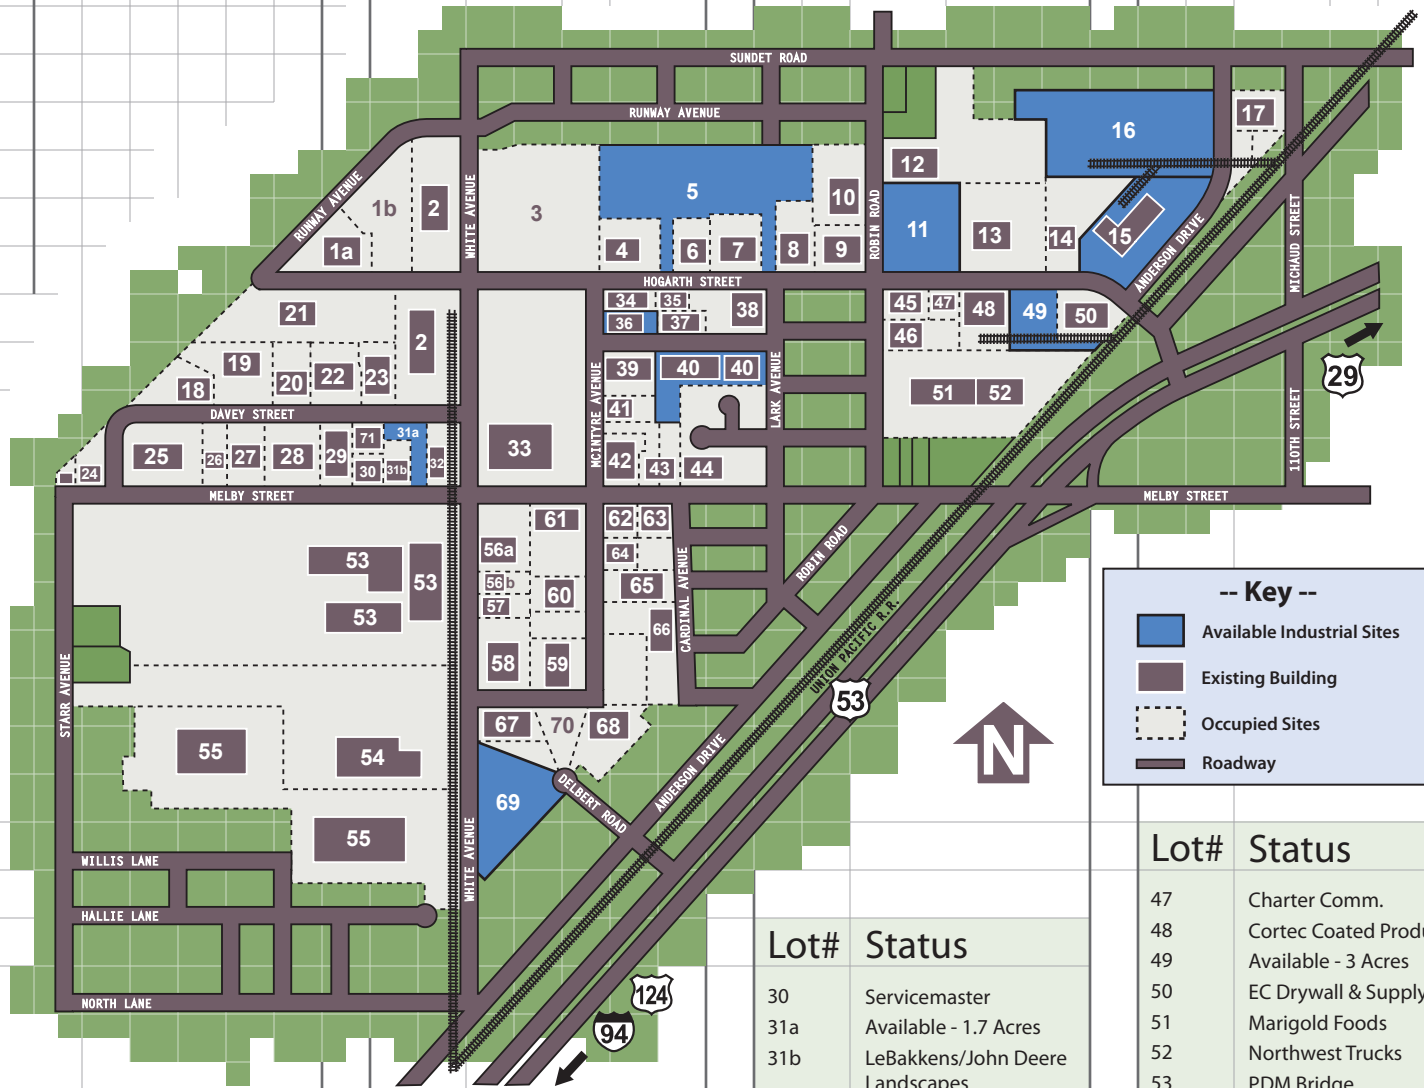

CHIPPEWA VALLEY Industrial Park

Eau Claire, Wisconsin

-- Key --

- Available Industrial Sites
- Existing Building
- Occupied Sites
- Roadway

Lot#	Status
1a	Aramark
1b	Aramark
2	Wausau Supply Co.
3	U.S. Government
4	Penske Truck Rental & Leasing
5	Available - 14 Acres
6	Enviro Tech Coating Sys.
7	Eau Claire Moving & Storage
8	Ryder Trans. Services
9	Catco Part Services
10	American Freight
11	Available - 7.26 Acres
12	Precision Quality Sys. / Quality Eng. Service / Merry Maids

Lot#	Status
13	U.S. Post Office
14	Goodin Company
15	Available
16	Available - 4.15 Acres
17	City Wide Insulation
18	Dunham Express
19	United Products UPC
20	Minnesota Pipe & Equip.
21	Maletto Packaging
22	SBC
23	Badger Windows
24	Wil-Kil Pest Control
25	McDonough Mnfg.
26	Wisco Signs
27	Sherwin Williams
28	West Wisconsin Distrib.
29	Pioneer Refinishing

Lot#	Status
30	Servicemaster
31a	Available - 1.7 Acres
31b	LeBakkens/John Deere Landscapes
32	Advanced Mail, Inc.
33	Pepsi Cola
34	Ferrellgas
35	Chem Lawn
36	Available - 12,288 SF (Peters Real Estate)
37	CV Innovation Center
38	Cloeren, Inc - Production Comp.
39	ABF Freight
40	Available - 20,000 SF (J. Theisen Realty)
41	Motion Industries
42	Skate America
43	ESCO
44	Action Signs/Auto Trim
45	Xcel Energy
46	Paul's Paint

Lot#	Status
47	Charter Comm.
48	Cortec Coated Products
49	Available - 3 Acres
50	EC Drywall & Supply
51	Marigold Foods
52	Northwest Trucks
53	PDM Bridge
54	Alter Trading Corp.
55	Indianhead Warehouse
56a	Parco Manufacturing
56b	Parco Manufacturing
57	Quality Vending Service
58	Heubsch
59	Northland Dealer Supply
60	U.S. Government
61	Watson Industries
62	Dept. of Motor Vehicles
63	DS Electric Supply
64	Marathon Ashland Petro
65	North State Asphalt Co.
66	Yellow Freight Systems
67	Automation Displays
68	Lee Beverage Co.
69	Available - 5.7 Acres (Phillips Properties)
70	Available
71	D&D Custom Wood