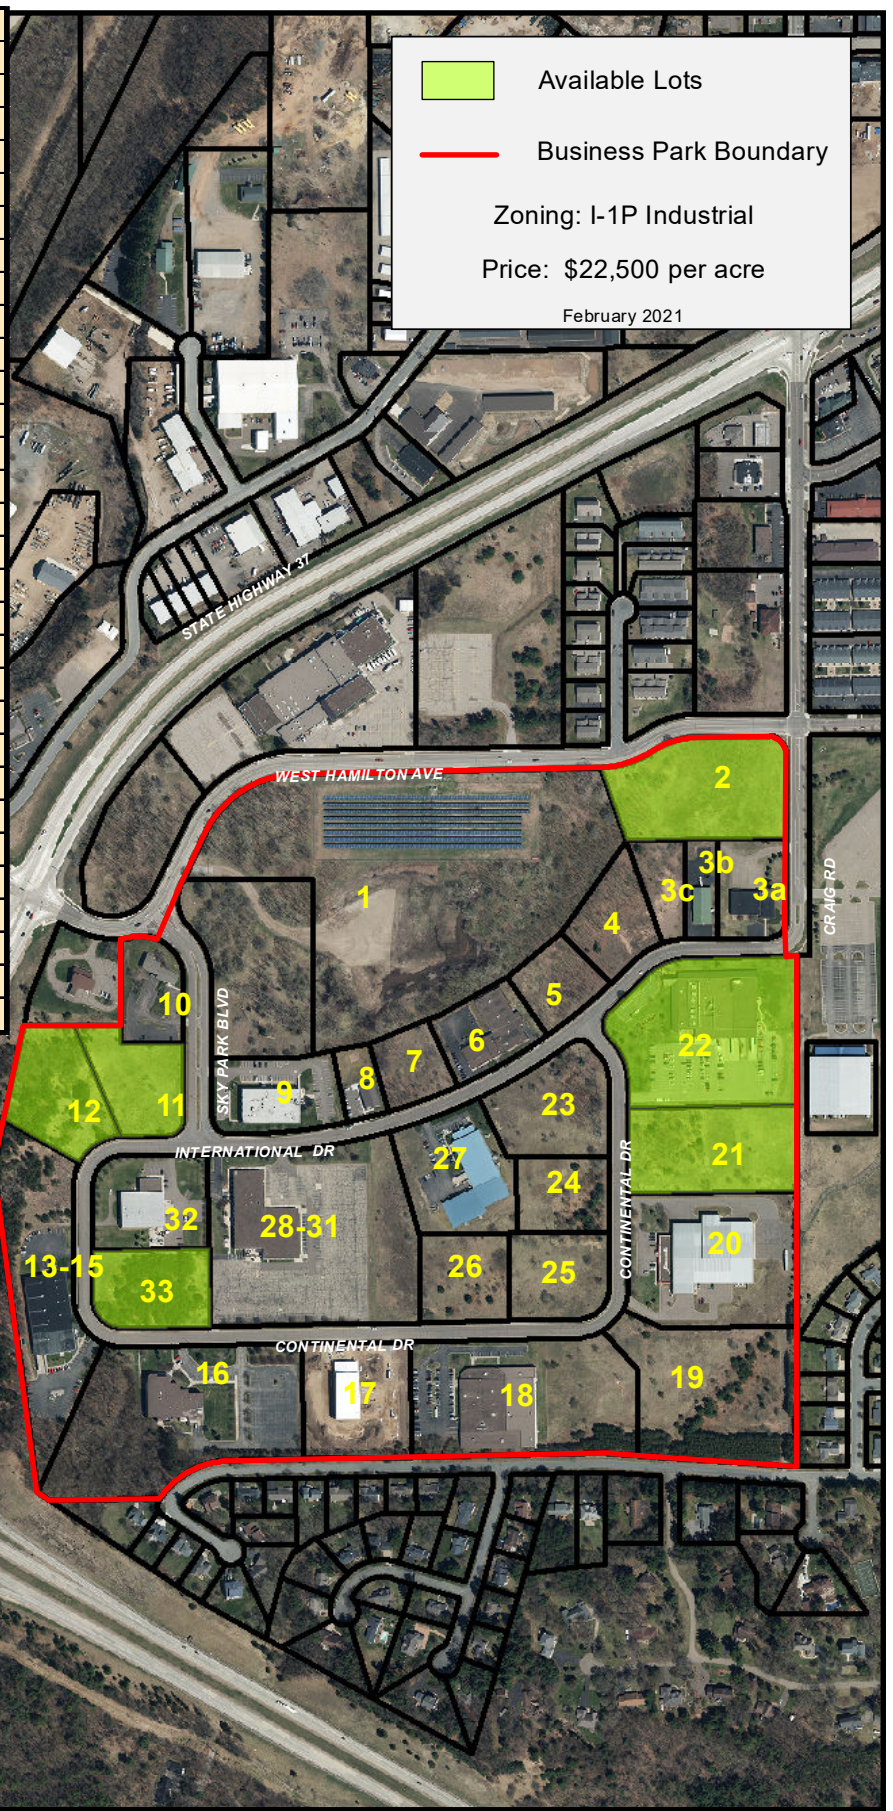

Lot	Business	Acres
1	Xcel Energy Solar	26.3
2	Available	4.6
3a	Eagles Printing & Label, Inc.	1.9
3b	Private owner	0.9
3c	Hulke Properties LLC	1.2
4	Dimension X Design	2.0
5	Radix Laboratories, Inc.	1.6
6	Radix Laboratories, Inc.	1.7
7	RLS	1.6
8	AEC/RLS	0.8
9	Phillips	2.6
10	Grace Lutheran Foundation	1.7
11	Available	2.3
12	Available	2.8
13-15	Documation	5.8
16	Great Lakes Higher Education	8.6
17	RSTC	3.4
18	Five Star Plastics, Inc.	7.2
19	Unavailable-Under Option	6.3
20	Park Ridge Distributing, Inc.	6.3
21	Available	4.0
22	Available-private owner-industrial	7.1
23	ACRE Properties	3.1
24	ACRE Properties	1.9
25	ACRE Properties	2.4
26	ACRE Properties	2.2
27	Advantek Americas, Inc.	3.5
28-31	Private owner	10.0
32	Valley Builders Hardware	2.9
33	Available	2.5

**Sky Park Industrial Center  
Eau Claire, Wisconsin**