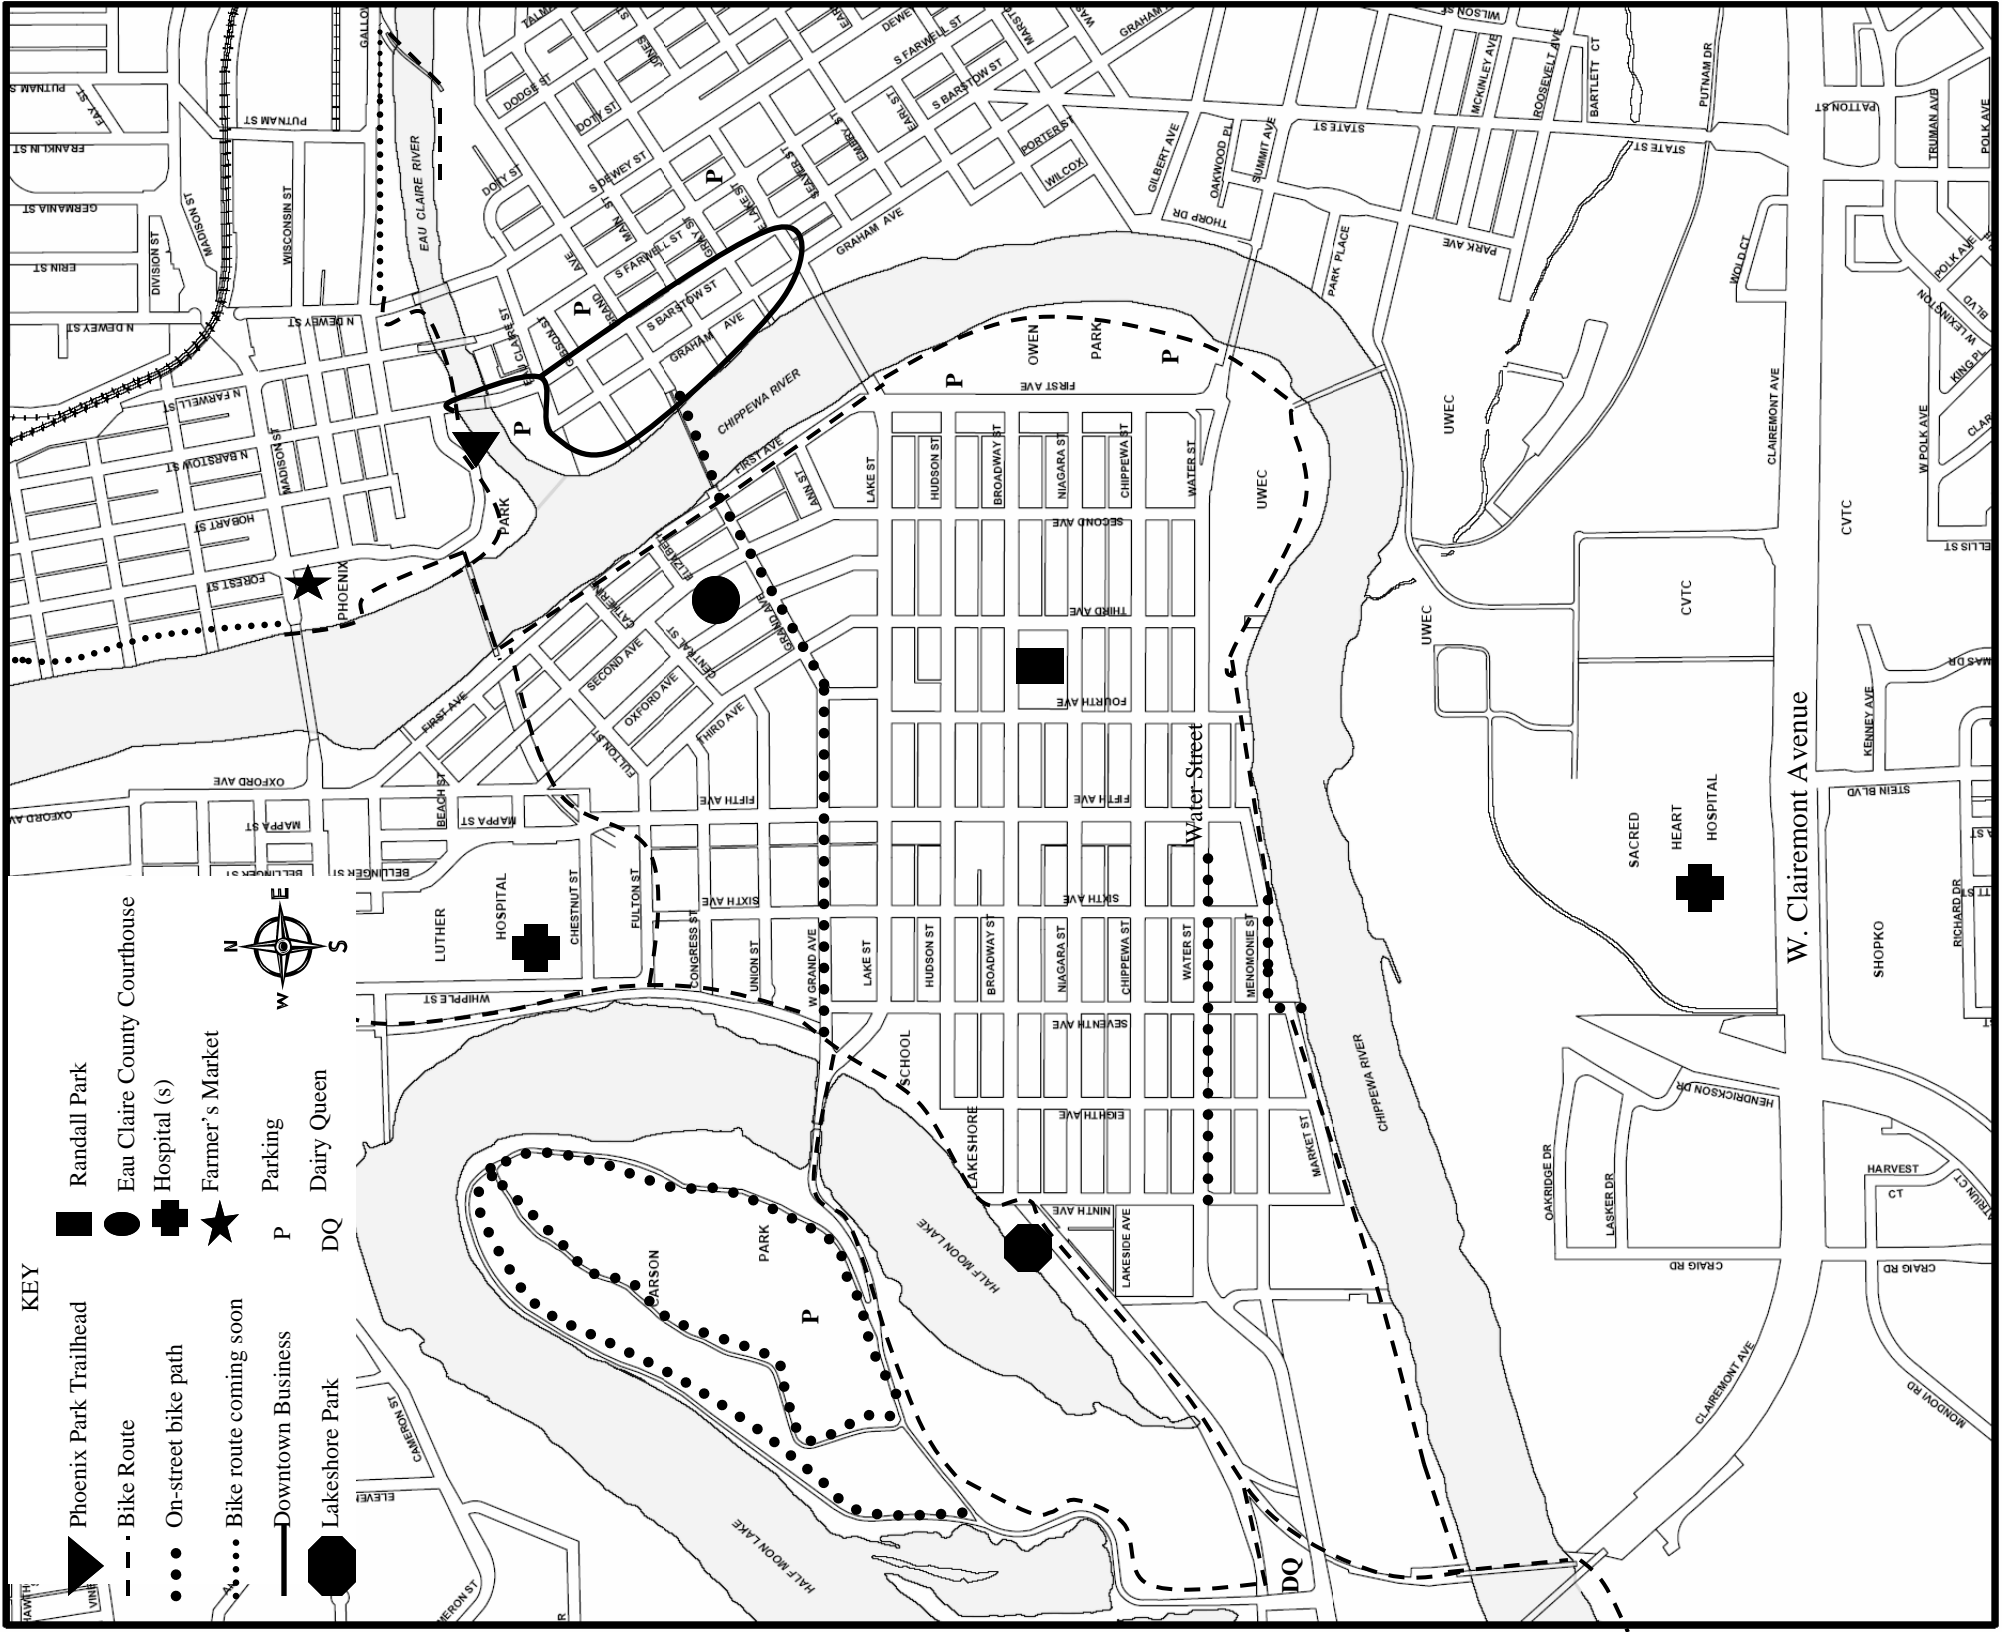

4710 Golf Road (715) 833-1886

Phoenix Park

Bicycle Riding in Downtown Eau Claire

some suggested loops & routes

Creative Bicycle Route Planning: Pick a destination in Eau Claire (for example Fairfax Pool, Oakwood Mall, Lowes Creek Park, airport, etc.). Plan a route and take city streets and an expanding trail system to reach your goal (caution for traffic dangers).

Web: www.downtown-eau Claire.com

KEY

-  Phoenix Park Trailhead
-  Bike Route
-  On-street bike path
-  Bike route coming soon
-  Downtown Business
-  Lakeshore Park
-  Randall Park
-  Eau Claire County Courthouse
-  Hospital (s)
-  Farmer's Market
-  Parking
-  Dairy Queen